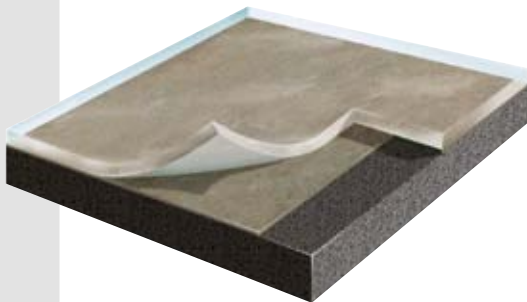

▶ CREATION MINERAL / DESIGN / ARTLINE MINERAL

ARTLINE WOOD AND MINERAL are synthetic, decorative, flexible, antistatic, abrasion group T floorcoverings available in tile or strip form.

They consist of a transparent wearlayer 0.3mm thick, a design film and a compact underlayer.

They are compressed and grained at high pressure. They benefit from polyurethane surface treatment (PUR), making maintenance easier and eliminating the need for initial polishes.

Their overall thickness is 2mm.